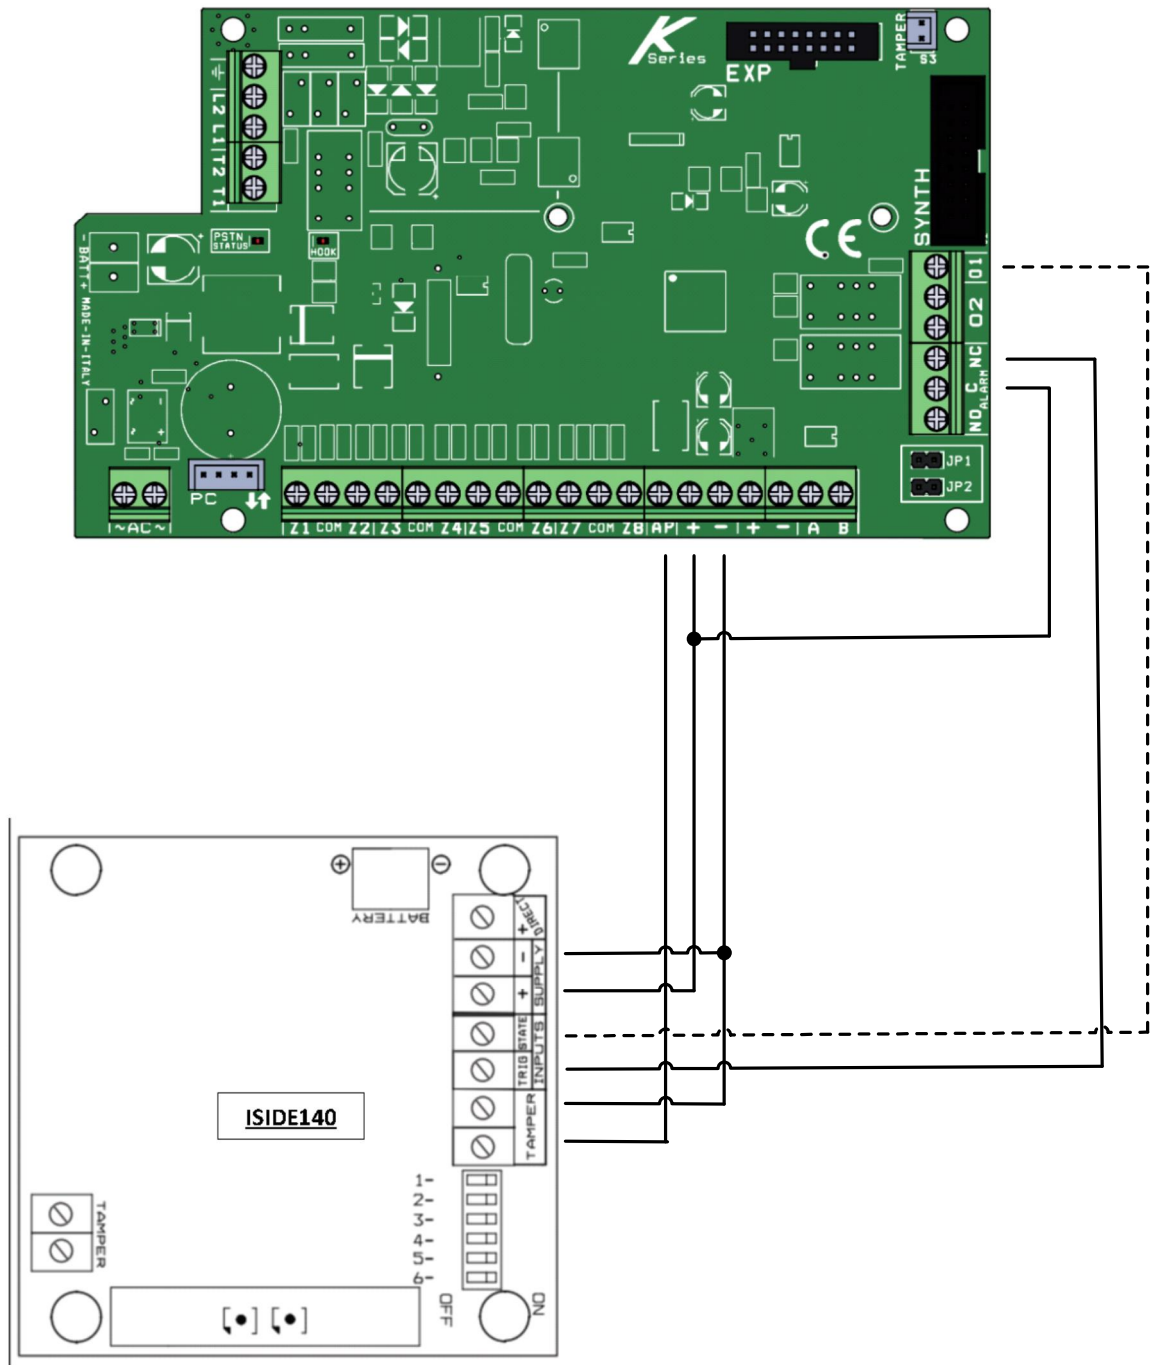

AMC K4 PANEL TO AMISIDE140 SIREN

K4

----- Connect for reporting system status, or usable for the flasher separate reporting (see Siren manual)

AMC K8 - K8PLUS PANEL TO AMISIDE140 SIREN

K8 - K8PLUS

----- Connect for reporting system status, or usable for the flasher separate reporting (see Siren manual)

AMC X SERIES PANEL TO AMISIDE140 SIREN

X PANEL BOARD

----- Connect for reporting system status, or usable for the flasher separate reporting (see Siren manual)