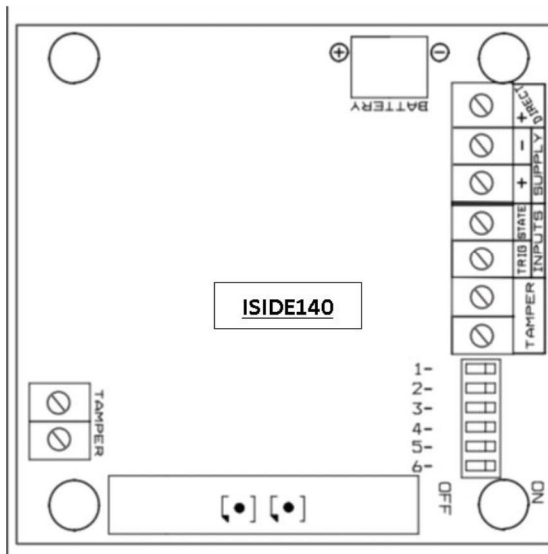

AMC K4 PANEL TO AMISIDE140 SIREN

K4

----- Connect for reporting system status, or usable for the flasher separate reporting (see Siren manual)

AMC K8 - K8PLUS PANEL TO AMISIDE140 SIREN

K8 - K8PLUS

----- Connect for reporting system status, or usable for the flasher separate reporting (see Siren manual)

AMC X SERIES PANEL TO AMISIDE140 SIREN

X PANEL BOARD

----- Connect for reporting system status, or usable for the flasher separate reporting (see Siren manual)