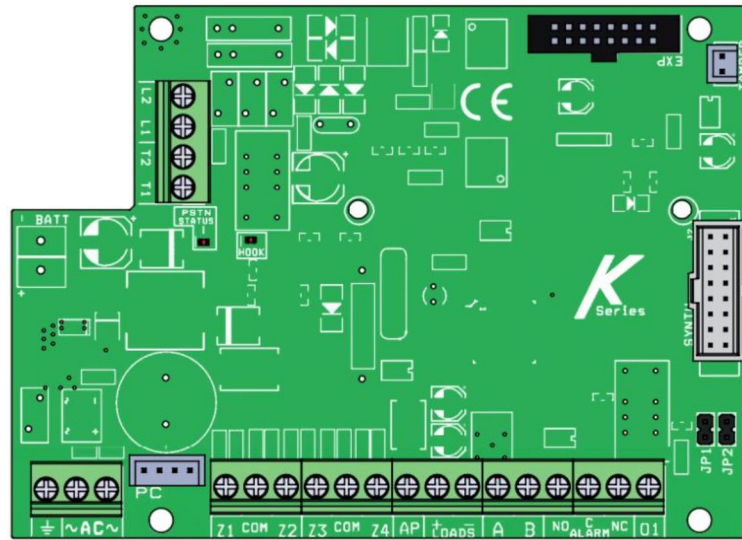

AMC K4 PANEL TO AMISIDE140 SIREN

K4

----- Connect for reporting system status, or usable for the flasher separate reporting (see Siren manual)

AMC K8 - K8PLUS PANEL TO AMISIDE140 SIREN

K8 - K8PLUS

----- Connect for reporting system status, or usable for the flasher separate reporting (see Siren manual)

AMC X SERIES PANEL TO AMISIDE140 SIREN

X PANEL BOARD

----- Connect for reporting system status, or usable for the flasher separate reporting (see Siren manual)