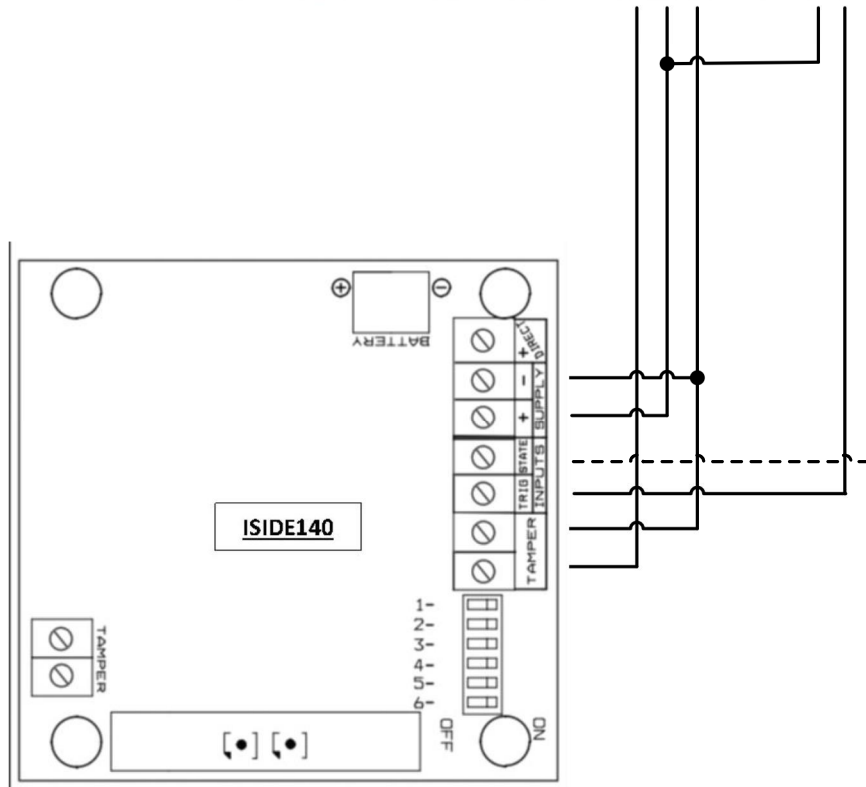

AMC K4 PANEL TO AMISIDE140 SIREN

K4

----- Connect for reporting system status, or usable for the flasher separate reporting (see Siren manual)

AMC K8 - K8PLUS PANEL TO AMISIDE140 SIREN

K8 - K8PLUS

----- Connect for reporting system status, or usable for the flasher separate reporting (see Siren manual)

AMC X SERIES PANEL TO AMISIDE140 SIREN

X PANEL BOARD

----- Connect for reporting system status, or usable for the flasher separate reporting (see Siren manual)