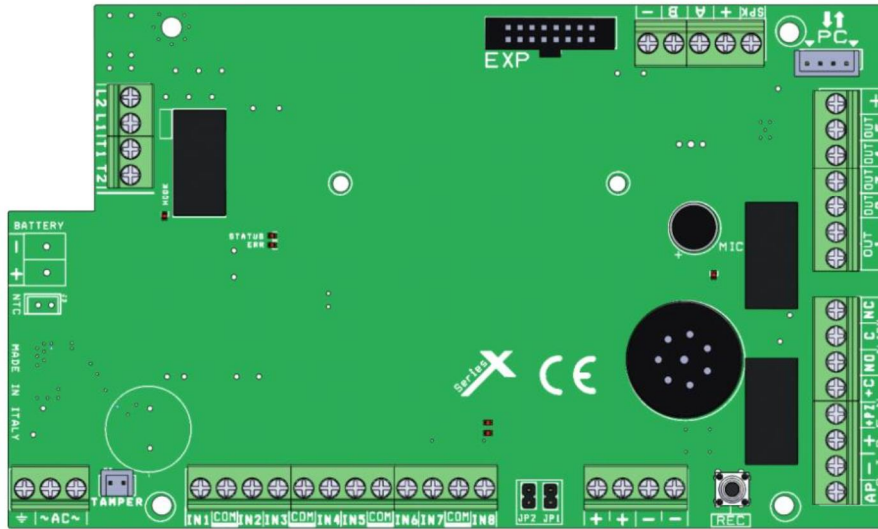

AMC K4 PANEL TO AMISIDE140 SIREN

K4

----- Connect for reporting system status, or usable for the flasher separate reporting (see Siren manual)

AMC K8 - K8PLUS PANEL TO AMISIDE140 SIREN

K8 - K8PLUS

----- Connect for reporting system status, or usable for the flasher separate reporting (see Siren manual)

AMC X SERIES PANEL TO AMISIDE140 SIREN

X PANEL BOARD

----- Connect for reporting system status, or usable for the flasher separate reporting (see Siren manual)