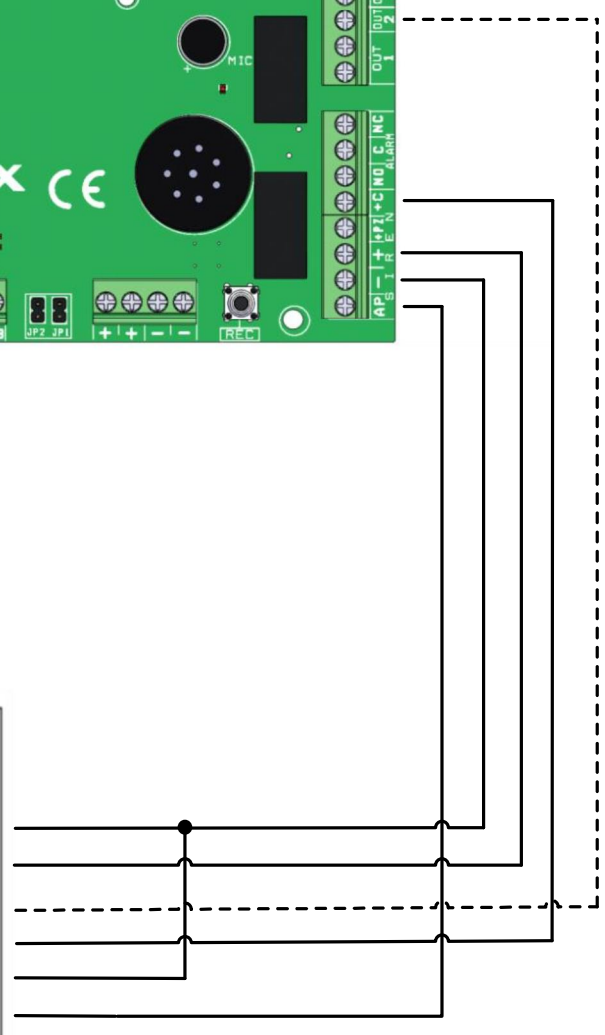

AMC K4 PANEL TO AMISIDE140 SIREN

K4

----- Connect for reporting system status, or usable for the flasher separate reporting (see Siren manual)

AMC K8 - K8PLUS PANEL TO AMISIDE140 SIREN

K8 - K8PLUS

----- Connect for reporting system status, or usable for the flasher separate reporting (see Siren manual)

AMC X SERIES PANEL TO AMISIDE140 SIREN

X PANEL BOARD

----- Connect for reporting system status, or usable for the flasher separate reporting (see Siren manual)