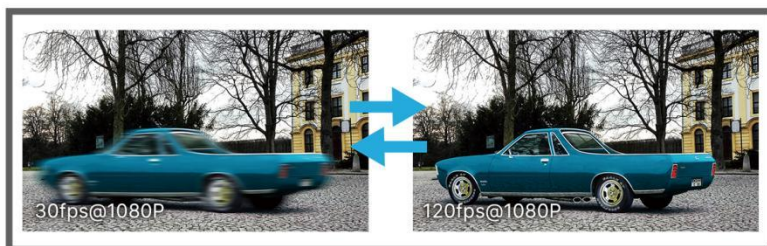

### 30fps@4K

Providing 4K HD resolution with frame rate of 30fps, the camera performs well in catching detailed image regardless of the moving speed.