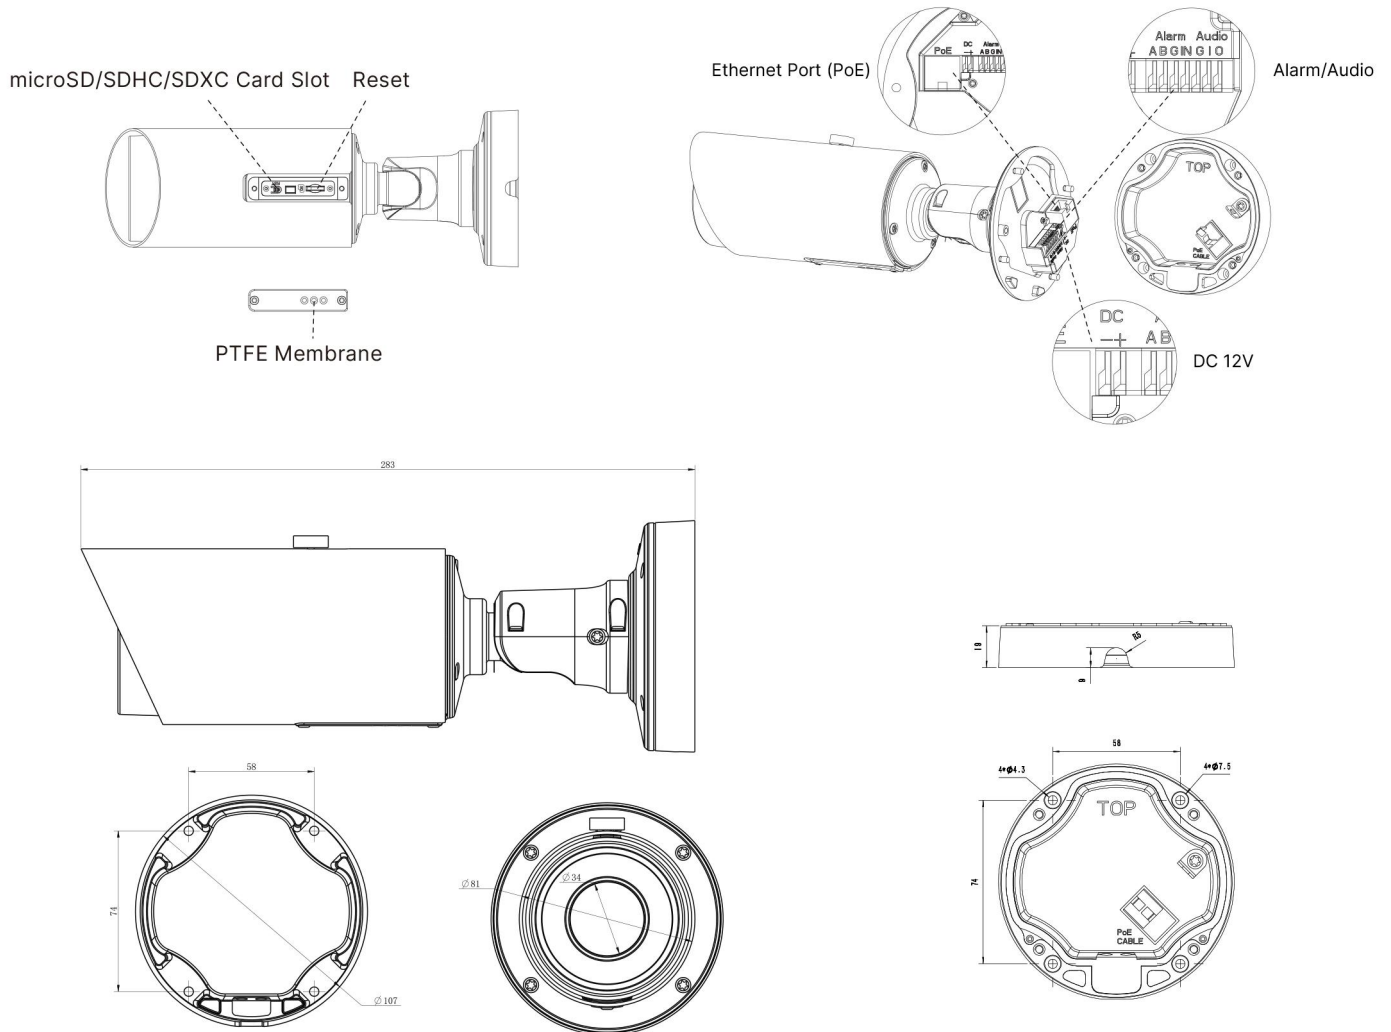

## Structure Diagrams

Units: mm

## Accessories Support

A01 Pole Mount

Weight: 720g  
Dimensions: 170\*51.5\*152.6mm

A03 External Corner Bracket

Weight: 900g  
Dimensions: 170\*152.5\*76.3mm

A62 Junction Box

Weight: 510g  
Dimensions: 134\*126\*40mm