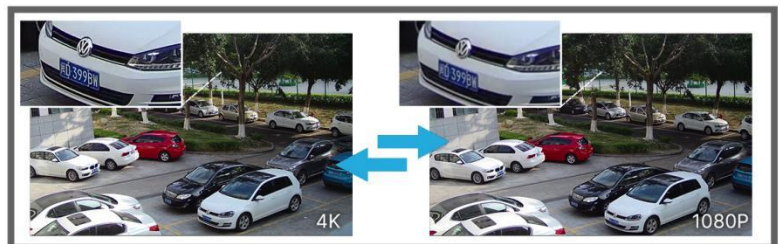

### 120fps

With the industry leading frame rate reaching 120fps, the cameras can easily catch images with no latency despite of the high-speed movement, which is the best choice for the demanding requirements especially for intelligent cameras.