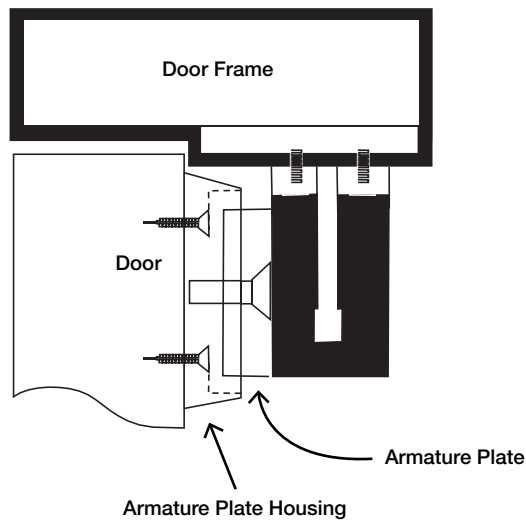

Specification

Model	Size (unit:mm)	Suitable For	Used With	Weight
NEMLA1	205L x 45W x 20H	Wooden door and doors with thick door frame	Neptune 280 Series Maglocks	0.20kg
NEMLA2	192L x 72W x 17H	Wooden door and doors with thick door frame	Neptune 500 Series Maglocks	0.22kg

Diagram

Installation

1. If the door frame is too thick, armature plate housing is needed to be installed for the armature plate.
2. Firstly, install the armature plate on the door frame.
3. Fix the armature plate on the armature plate housing.