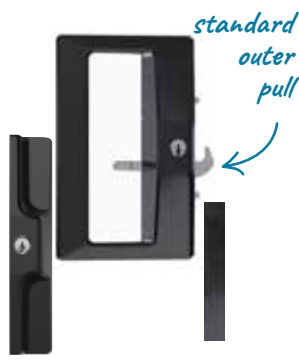

Austral Yarra Essentials Single Beak Sliding Patio Door Lock
YEDCSSBLMT