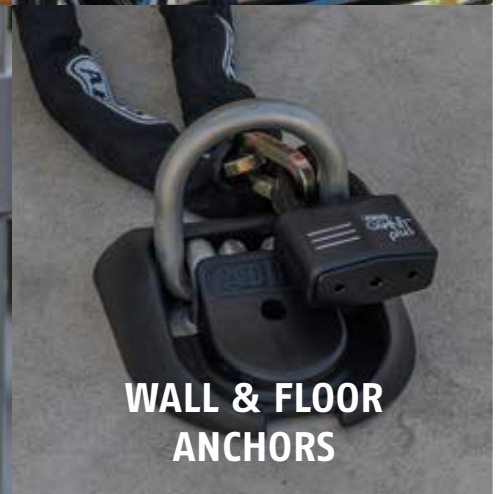

GREAT ABUS SECURITY PRODUCTS

Security Tech Germany

LOVE IT?
LOCK IT

PRECISION
GERMAN
ENGINEERING

BIKE LOCKS

TERMS & CONDITIONS

Product features and pricing in this newsletter are subject to change without notice. Special promotional prices advertised here are for the month the newsletter has been published. However, some offers may commence on or extend beyond the promotional period. Most products have been photographed in-house and are identical to what you will receive. Information presented in this newsletter has been checked and is believed to be correct at the time of printing, however, errors and omissions may occur. LSC can not guarantee prices, specifications, or features of products that may change after printing.