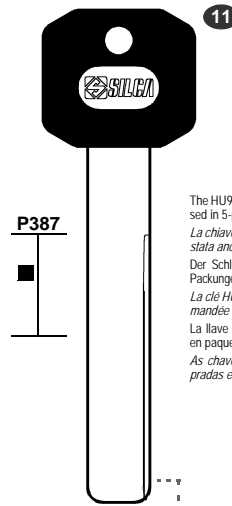

P387

HU92RKP

Metallic blade with plastic head

HU92RMHK⁶⁷
Code for BMW® Kit